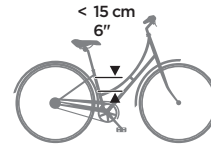

Four empty boxes for entering a key number.

NO FIT

0-9 M

Check your bike : A.2

FIT

Circular

Ø 28-40 mm
Ø 1,10-1,57"

Oval

Max 40 mm
Max 1,57"

NO FIT

Triangular

Square

Ok

No ok

Max. 25 km/h
15 mph

No ok

1

2

3

i

Ø 27.2-40 mm
Ø 1.07-1.57"

40x55 mm
1.57-2.16"

A

B