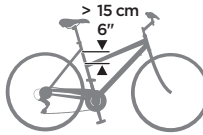

Four empty boxes for entering a key number.

NO FIT

0-9 M

Check your bike : A.2

FIT

Circular

Ø 28-40 mm
Ø 1,10-1,57"

Oval

Max 40 mm
Max 1,57"

NO FIT

Triangular

Square

Ok

No ok

Max. 25 km/h
15 mph

No ok

1

2

3

i

Ø 27.2-40 mm
Ø 1.07-1.57"

40x55 mm
1.57-2.16"

A

B

C

4

5

8 Nm

x4

6

*max 100 mm
max (3.94")

*DE max 0 mm