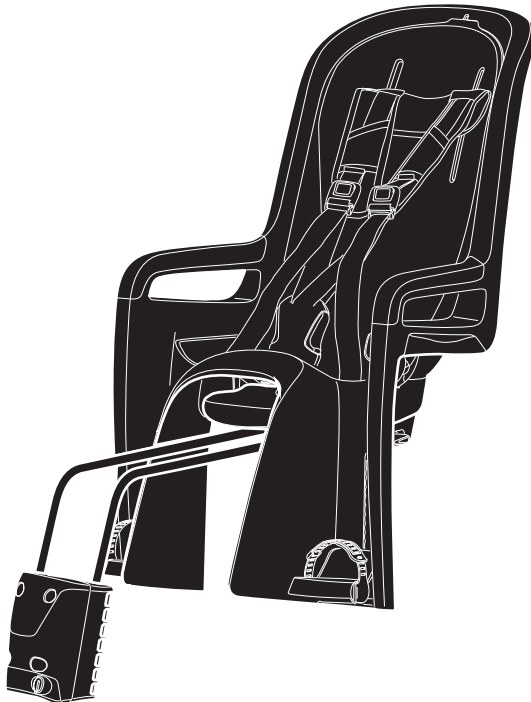

➤ Instructions

Thule RideAlong
100106, 100107, 100108

FIT

Europe & rest of the world

USA & Canada

9-72 M
9-22 kg
20-48,5 lbs

9-72 M
9-18 kg
20-40 lbs

Your Key-Number

Four empty boxes for entering a key number.

NO FIT

0-9 M

Check your bike : A.2

FIT

Circular

Ø 28-40 mm
Ø 1,10-1,57"

Oval