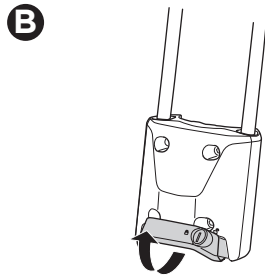

Max 40 mm
Max 1,57"

NO FIT

Triangular

Square

Ok

No ok

Max. 25 km/h
15 mph

No ok

1

2

3

i

Ø 27.2-40 mm
Ø 1.07-1.57"

40x55 mm
1.57-2.16"

A

B

C

4

5

8 Nm

x4

6

*max 100 mm
max (3.94")

*DE max 0 mm