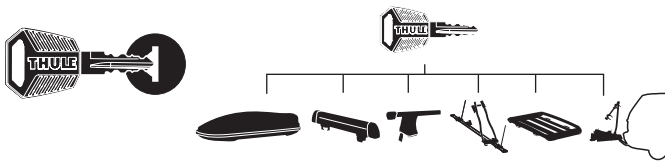

EN Accessories
DE Zubehör
FR Accessoires
NL Accessoires
IT Accessori
ES Accesorios
PT Acessórios
SV Tillbehör

DK Tilbehør
NE Tilbehør
FI Lisävarusteet
ET Lisavarustus
LV Piederumi
LT Priedai
PL Akcesoria
RU Аксессуары

UK Аксессуары
BG Принадлежности
CS Doplòky
SK Príslušenstvo
SL Dodatki
HR/BIH Dodaci
RO Accesorii
HU Tartozékok

EL Εξαρτήματα
TR Aksesuarlar
AR الملحقات
HE אביזרים
ZH 附件
JA アクセサリー
KO 액세서리
TH อุปกรณ์เสริม

Thule One-Key System