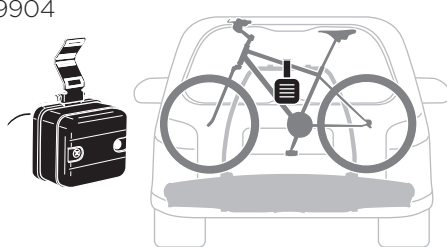

Thule 3rd Brake Light 13pin

9904